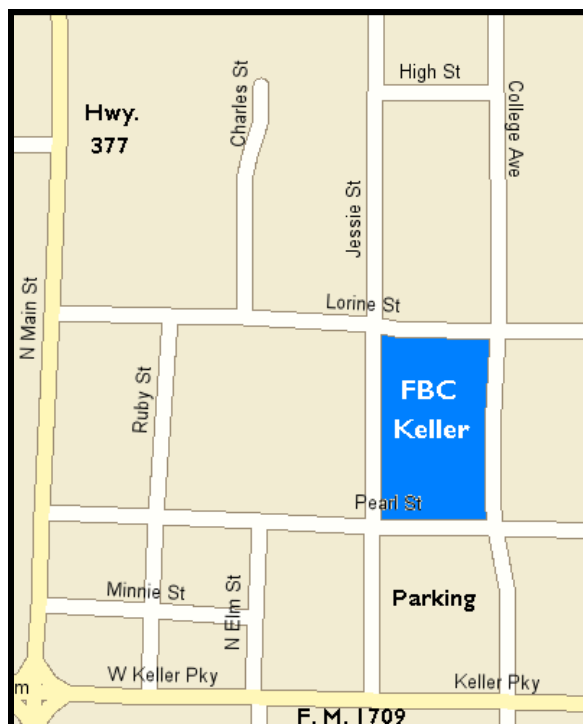

MOST SUNDAYS

CHAPEL BELLS	3:00 pm
RING OF THE REDEEMED	3:00 pm
CHAPEL CHOIR	4:00 pm
PRAISINGERS CHOIR	4:00 pm
SANCTUARY RINGERS	4:00 pm
BIBLE DRILL FOR KIDS	4:00 pm
<i>(Nov.-April)</i>	
ADULT BIBLE MEMORY	4:30 pm
<i>(Jan.-Easter)</i>	
CHAPEL ENSEMBLE	5:00 pm
ROUTE 56 (5th/6th graders)	5:30pm
CONNECT (youth; off campus)	5:30 pm
UPLIFTED	6:00 pm

ONGOING TRAINING EVENTS

LiFE Groups--Small groups sharing around pastor's sermons; based on Sunday Bible Study groups. Sign up in Bible Study classes. 5:30-7:30pm. Monthly

Deuteronomy 6 Academy—Mandatory training for parents wishing to dedicate children in a morning worship service. 4:30-7:00 pm. Quarterly

Next Step—Opportunity for prospects to meet pastor, ask questions, and gain an understanding of the purposes of First Baptist Keller. 5:30-7:00 pm. Bimonthly.

Adult Curriculum Preview—lesson preview for adult teachers with outside guest instructor. 4:00-7:00 pm. Quarterly

First Baptist Church Keller

FIRST BAPTIST CHURCH
225 Keller Parkway
Keller, Texas 76248

Church Office: 817-431-2545
www.fbckeller.org

Rev. Keith Sanders, Senior Pastor

Updated January 1, 2011

First Baptist Church Keller
the caring family

Knowing Him and Making Him Known!

2010-2011 First Baptist Church Keller Sunday Night Schedule

gifted to serve
Connecting with the Body of Christ

First Baptist Church Keller
817.431.2545
www.fbckeller.org