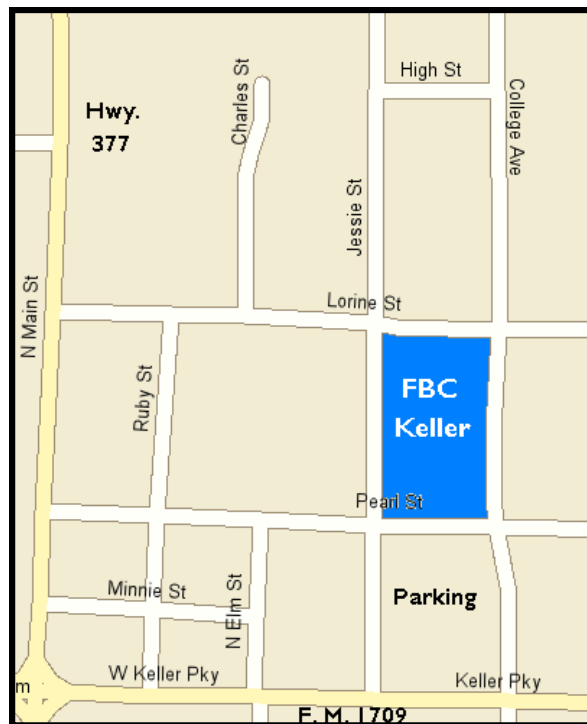

MOST SUNDAYS

CHAPEL BELLS	3:00 pm
CHAPEL CHOIR	4:00 pm
PRAISINGERS CHOIR	4:00 pm
SANCTUARY RINGERS	4:00 pm
BIBLE DRILL FOR KIDS	4:00pm
<i>(Nov.-April)</i>	
ADULT BIBLE MEMORY	4:30pm
<i>(Jan.-Easter)</i>	
CHAPEL ENSEMBLE	5:00 pm
FUSION	5:30 pm
F.U.E.L. <i>(off campus)</i>	5:30 pm
UPLIFTED	6:00 pm

ONGOING TRAINING EVENTS

Deuteronomy 6 Academy—Mandatory training for parents wishing to dedicate children in a morning worship service. 4:30-7:30pm

Next Step—Opportunity for prospects to meet pastor and staff, ask questions, and gain an understanding of the purposes of First Baptist Keller. 5:00-6:30pm

New Member Orientation—Learn the whys, whats, and how-to's about First Baptist Church. 5:00-7:00pm

Adult Curriculum Preview—lesson preview for adult teachers with outside guest instructor. 4:00-7:00pm

First Baptist Church Keller

FIRST BAPTIST CHURCH
225 Keller Parkway
Keller, Texas 76248

Church Office: 817-431-2545
www.fbckeller.org

Rev. Keith Sanders, Senior Pastor

Updated May 19, 2009

**First Baptist
Church Keller**
the caring family

Knowing Him and Making Him Known!

2009 First Baptist Church Keller Sunday Night Schedule